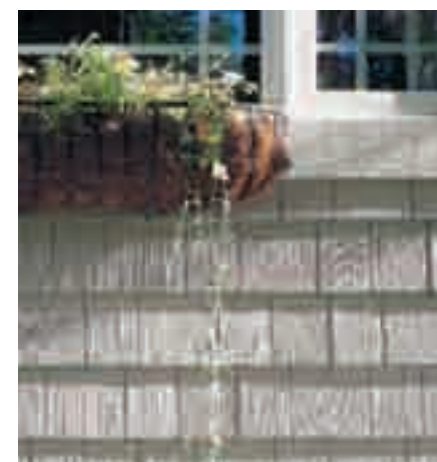

*Greenbriar® Vintage Beaded soffit and Trimworks® soffit crown molding.*

*Trimworks 3 1/2" window trim.*

*Trimworks 5" window trim.*

*Charter Oak® invisibly-vented soffit.*

*Alside Premium Shakes – the classic look of deep-grained cedar shakes.*