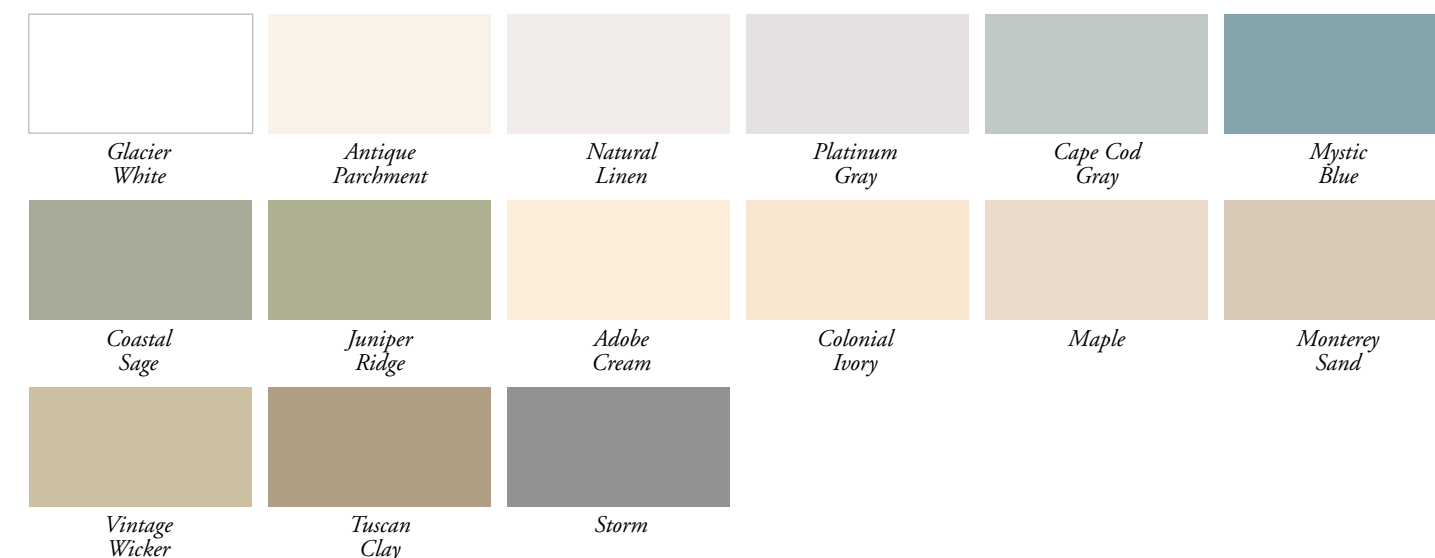

STANDARD COLOR COLLECTION†