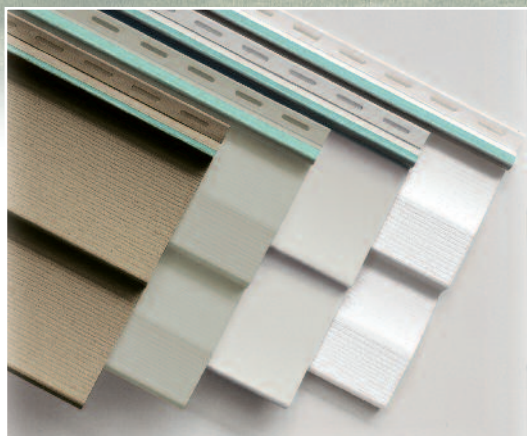

Charter Oak® XL Premium Vinyl Siding

Charter Oak® *XL*
PREMIUM
VINYL SIDING

Extra length. Fewer laps. Added beauty.

We've made Charter Oak® premium vinyl siding even more appealing. By making it longer . . . almost 40 percent longer . . . 16' 8" to be exact. The new, longer length means fewer laps . . . offering a cleaner, more attractive look to the finished appearance of your projects.

Use it by itself, or for greatest cost-effectiveness, mix it with regular 12' 1" panels. It's the same advanced design that made Charter Oak a market leader, a preferred choice for new construction and remodeling projects. Plus, Charter Oak XL's added length enables faster, easier installations.

Charter Oak XL comes in an attractive oak grain texture and a choice of 4½" clapboard or dutch lap profiles, as well as 22 popular colors.

← 12' Standard Siding →

← 16' 8" XL Extended Length Siding →

Charter Oak XL Color Collection

Charter Oak XL comes in an attractive oak grain texture and a choice of 4 1/2" clapboard or dutch lap profiles, as well as 22 popular colors. And because the darker, rich colors are formulated using ChromaTrue®, you get superior fade resistance.