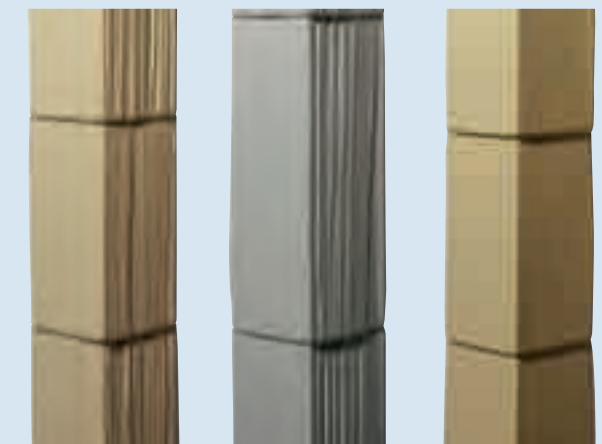

Classic style without the upkeep.

Originally referred to as the "seaside style", cedar shingled homes first lined the cobblestone streets of Boston in the 1800's. Like the original, only Architectural Shingles have a naturally textured surface and edge. You can even see the random marks of a mill saw.

The new Perfection Shingle delivers the perfect balance of the deep texture of Shakes and the clean lines of Shingles. This profile offers a traditional look with a hint of ruggedness. Offered in a 7" exposure, the crisp vertical grains are highlighted, complementing random shingle widths.