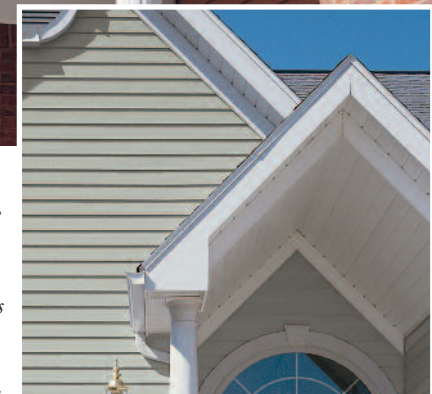

Easy-care convenience.

Alliance T4 is made from durable premium vinyl, so it won't warp, rot or peel. No staining or painting is needed either – just rinse occasionally with a garden hose to restore its like-new appearance.

Premium quality, backed by a strong warranty.

Choose Alliance T4 with confidence, because it's made by Alside, a quality leader, and backed by a strong lifetime limited warranty.†

* Solid and aerated matte available in Glacier White only.
† See printed warranty for complete details.