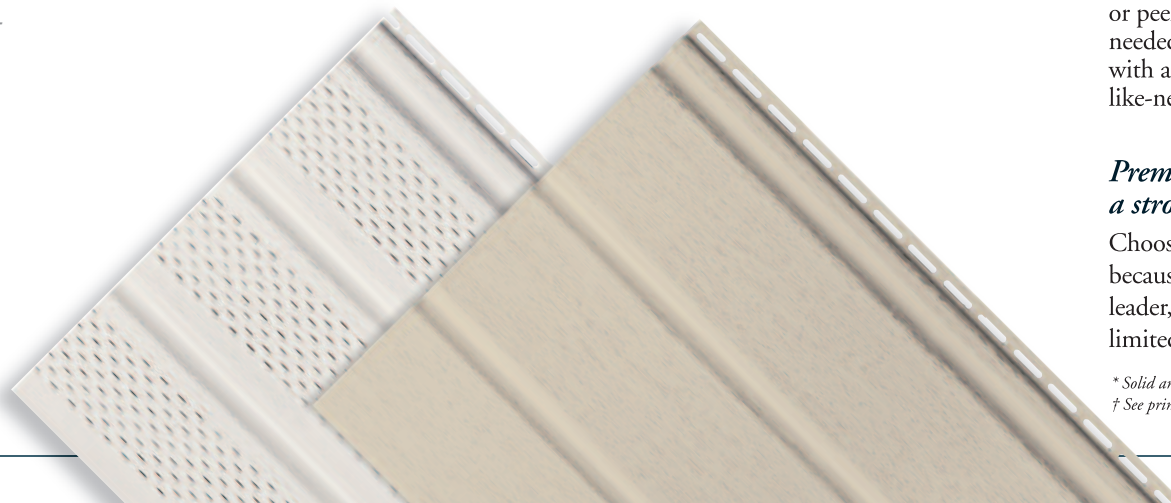

Striking vertical accents.

Use solid Alliance T4 panels to accent entrances, gable ends or even entire walls.

Alliance T4 . . . the versatile finishing touch.

Alliance T4 makes it simple to add beautiful, easy-care porch ceilings (above).

Vented panels give eaves a beautiful finishing touch plus they help cool your attic (far left).