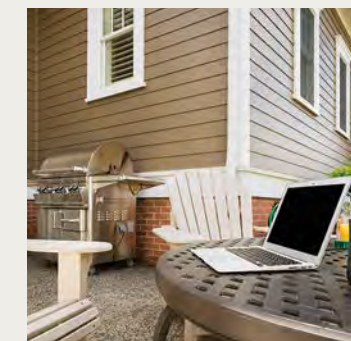

Inspiring Colors

Color combinations help shape your home. Soft contrasts between siding and trim make a house appear larger. Deeper body colors evoke a warm, welcoming feeling. Our color specialists designed a collection of finishes to cast your home in the most romantic light.

▶ See the full spectrum of colors and find inspiration at [jameshardie.com/colors](https://www.jameshardie.com/colors)